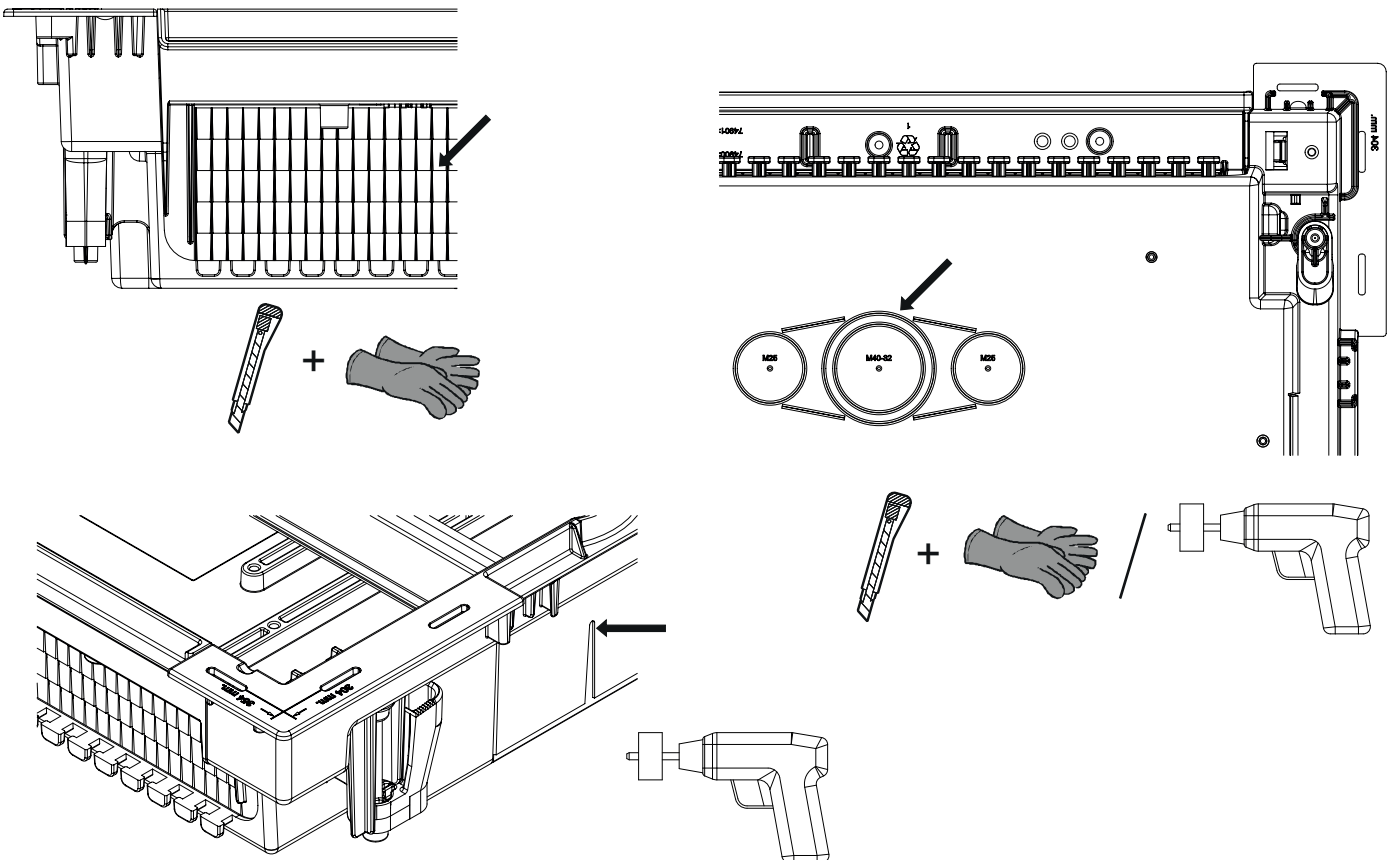

IEC/EN62208 AC<1000V DC<1500V

IEC/EN60670-1-24AC/DC<400V

		A (mm)	B (mm)	C (mm)
SGS14IM	(1 x 14M)	337	302	-
SGS14IMG			-	304
SGS28IM	(2 x 14M)	502	467	-
SGS28IMG			-	469
SGS42IM	(3 x 14M)	627	592	-
SGS42IMG			-	594
SGS56IM	(4 x 14M)	752	717	-
SGS56IMG			-	719
SGS70IM	(5 x 14M)	877	842	-
SGS70IMG			-	844

SGS14IM						-	1	IMG x4	10		1	
SGS28IM										2		
SGS42IM	1	1	1	1	2	1	-	3				
SGS56IM								4				
SGS70IM								5				

SGS_IM/IMG (In<125A)	N (mm²)	PE (mm²)
SGS14IM/IMG	6x(2.5-6mm²)+6x(4-10mm²)+1x(10-25mm²)+1x(16-35mm²)	6x(2.5-6mm²)+6x(4-10mm²)+1x(10-25mm²)+1x(16-35mm²)
SGS28IM/IMG	8x(2.5-6mm²)+8x(4-10mm²)+1x(10-25mm²)+1x(16-35mm²)	8x(2.5-6mm²)+8x(4-10mm²)+1x(10-25mm²)+1x(16-35mm²)
SGS24IM/IMG	16x(2.5-6mm²)+16x(4-10mm²)+2x(10-25mm²)+2x(16-35mm²)	16x(2.5-6mm²)+16x(4-10mm²)+2x(10-25mm²)+2x(16-35mm²)
SGS56IM/IMG	16x(2.5-6mm²)+16x(4-10mm²)+2x(10-25mm²)+2x(16-35mm²)	16x(2.5-6mm²)+16x(4-10mm²)+2x(10-25mm²)+2x(16-35mm²)
SGS70IM/IMG	[12x(2.5-6mm²)+12x(4-10mm²)+1x(10-25mm²)+1x(16-35mm²)] x 2	[12x(2.5-6mm²)+12x(4-10mm²)+1x(10-25mm²)+1x(16-35mm²)] x 2