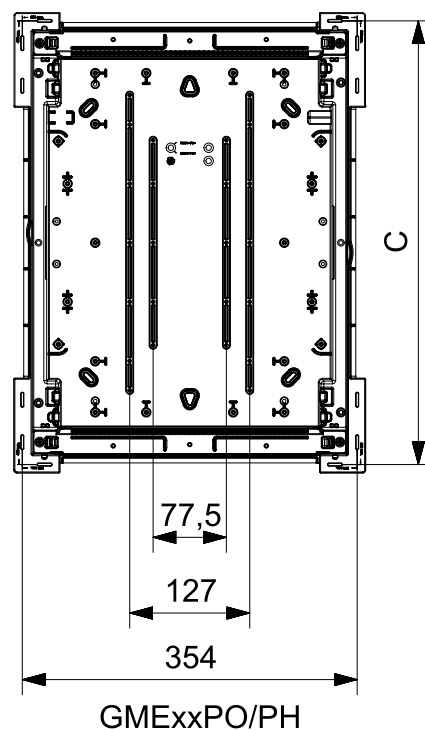

IEC/EN62208 AC<1000V DC<1500V

IEC/EN60670-1-24AC/DC<400V

		A (mm)	B (mm)	C (mm)
SGS14IM	(1 x 14M)	337	302	-
SGS14IMG			-	304
SGS28IM	(2 x 14M)	502	467	-
SGS28IMG			-	469
SGS42IM	(3 x 14M)	627	592	-
SGS42IMG			-	594
SGS56IM	(4 x 14M)	752	717	-
SGS56IMG			-	719
SGS70IM	(5 x 14M)	877	842	-
SGS70IMG			-	844

SGS14IM						-	1	IMG x4	10		1	
SGS28IM										2		
SGS42IM	1	1	1	1	2	1	-	3				
SGS56IM								4				
SGS70IM								5				

SGS_IM/IMG (In<125A)	N (mm²)	PE (mm²)
SGS14IM/IMG	6x(2.5-6mm²)+6x(4-10mm²)+1x(10-25mm²)+1x(16-35mm²)	6x(2.5-6mm²)+6x(4-10mm²)+1x(10-25mm²)+1x(16-35mm²)
SGS28IM/IMG	8x(2.5-6mm²)+8x(4-10mm²)+1x(10-25mm²)+1x(16-35mm²)	8x(2.5-6mm²)+8x(4-10mm²)+1x(10-25mm²)+1x(16-35mm²)
SGS24IM/IMG	16x(2.5-6mm²)+16x(4-10mm²)+2x(10-25mm²)+2x(16-35mm²)	16x(2.5-6mm²)+16x(4-10mm²)+2x(10-25mm²)+2x(16-35mm²)
SGS56IM/IMG	16x(2.5-6mm²)+16x(4-10mm²)+2x(10-25mm²)+2x(16-35mm²)	16x(2.5-6mm²)+16x(4-10mm²)+2x(10-25mm²)+2x(16-35mm²)
SGS70IM/IMG	[12x(2.5-6mm²)+12x(4-10mm²)+1x(10-25mm²)+1x(16-35mm²)] x 2	[12x(2.5-6mm²)+12x(4-10mm²)+1x(10-25mm²)+1x(16-35mm²)] x 2